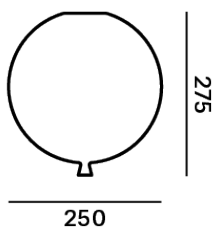

CERTIFICATES

Product ID: PC878

Ceiling 250

2.15 kg
Glass, metal
-
Ceiling
Indoor