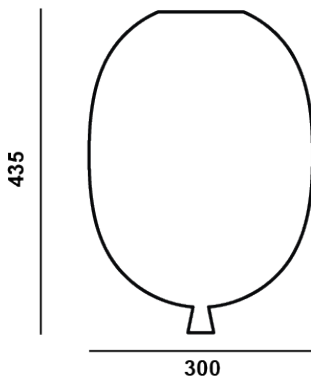

DATASHEET

Name:
Type:
Designed by:

MEMORY
Ceiling Light
Boris Klimek

CERTIFICATES

Product ID: PC1333

Ceiling Oval 300

2.5 kg
Glass, metal
-
Ceiling
Indoor