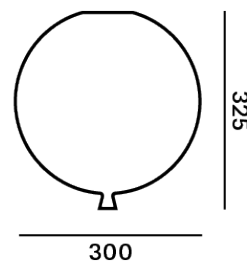

TECH. DESCRIPTION

The light consists of a metal ceiling mount with E26 light source socket and glass shade with bayonet system. The E27 socket has an integrated switch for manual control.

CERTIFICATES

Product ID: PC878

Ceiling 250

2.15 kg
Glass, metal
-
Ceiling
Indoor

Product ID: PC877

Ceiling 300

2.6 kg
Glass, metal
-
Ceiling
Indoor

CONSTRUCTION SPECIFICATIONS

Weight:
Construction material:
Cord Length:
Mounting:
Environment:

120 V
60 Hz
7 W
20
E26
-
A+

DATASHEET

Name:
Type:
Designed by:

MEMORY
Ceiling Light
Boris Klimek

CEILING CANOPY

Dimensions \varnothing x w [in/mm] 4.6" x 3.8" / 105 x 91.5 mm
Weight [kg] 0.2 kg
Material metal