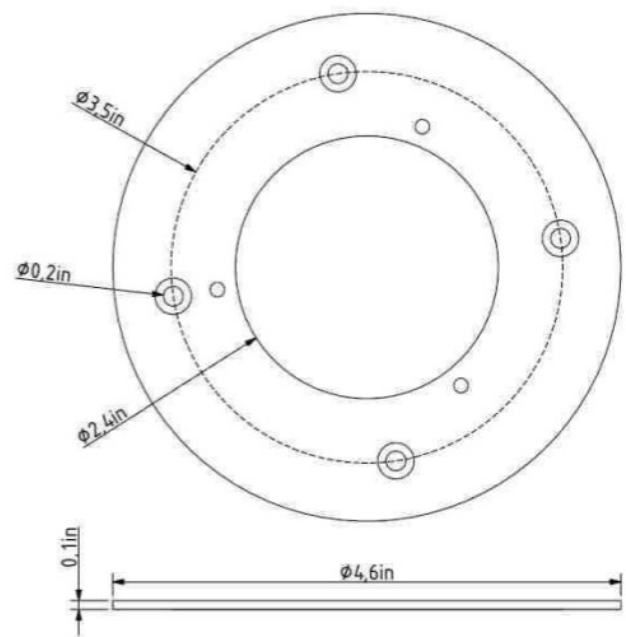

DATASHEET

Name:
Type:
Designed by:

MEMORY
Ceiling Light
Boris Klimek

CEILING CANOPY

Dimensions $\varnothing$ x w [in/mm] 4.6" x 3.8" / 105 x 91.5 mm
Weight [kg] 0.2 kg
Material metal

Canopy bracket