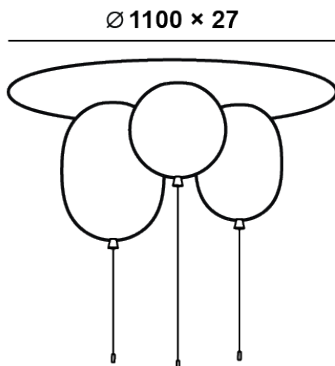

DATASHEET

Name:
Type:
Designed by:

MEMORY - SET
Ceiling Light
Boris Klimek

CERTIFICATES

Product ID: PC1339

Ceiling Set S Oval

18 kg
Glass, metal
-
Ceiling
Indoor