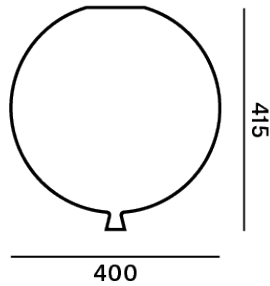

Ceiling 250

2.15 kg
Glass, metal
-
Ceiling
Indoor

Product ID: PC877

Ceiling 300

2.6 kg
Glass, metal
-
Ceiling
Indoor

CONSTRUCTION SPECIFICATIONS

Weight:
Construction material:
Cord Length:
Mounting:
Environment:

MEMORY
Ceiling Light
Boris Klimek

CERTIFICATES

Product ID: PC876

CONSTRUCTION SPECIFICATIONS

Weight:
Construction material:
Cord Length:
Mounting:
Environment:

Ceiling 400

4.2 kg
Glass, metal
-
Ceiling
Indoor

120 V
60 Hz
7 W
20
E26
-
A+

DATASHEET

Name:
Type:
Designed by:

MEMORY
Ceiling Light
Boris Klimek

CEILING CANOPY

Dimensions \varnothing x w [in/mm] 4.6" x 3.8" / 105 x 91.5 mm
Weight [kg] 0.2 kg
Material metal