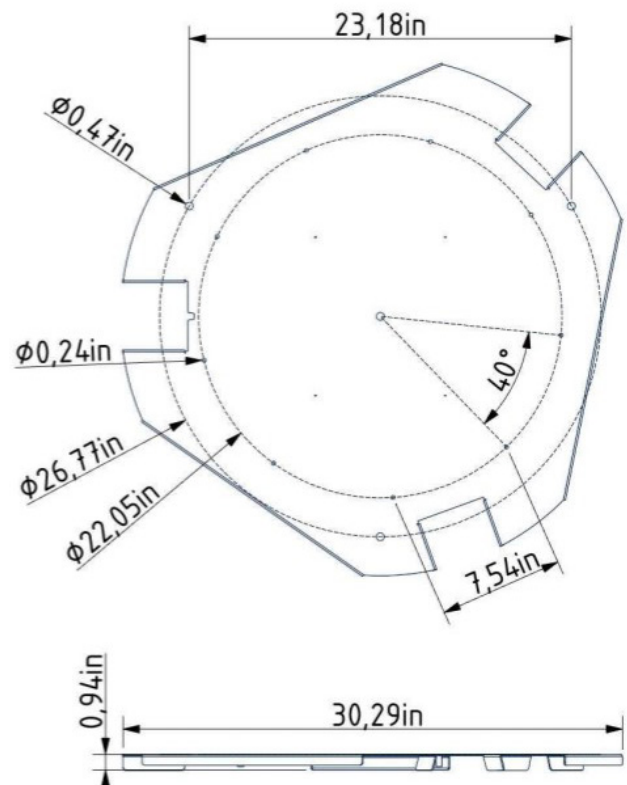

120 V
60 Hz
7 W
20
E26
-
A+

DATASHEET

Name:
Type:
Designed by:

MEMORY
Ceiling Light
Boris Klimek

CEILING CANOPY

Dimensions \varnothing x w [in/mm] 4.6" x 3.8" / 105 x 91.5 mm
Weight [kg] 0.2 kg
Material metal

30 kg
Glass, metal
-
Ceiling
Indoor

CONSTRUCTION SPECIFICATIONS

Weight:
Construction material:
Cord Length:
Mounting:
Environment:

ELECTRICAL SPECIFICATIONS

Input voltage [V]:
Frequency [Hz]:
Max. power [W]:
Coverage IP:
Socket:
Light source:
Energy class:

120 V
60 Hz
3 x 7 W
20
3 x E26
-
A+

120 V
60 Hz
5 x 7 W
20
3 x E26
-
A+

DATASHEET

Name:
Type:
Designed by:

MEMORY - SET S
Ceiling Light
Boris Klimek

CEILING CANOPY

Dimensions \varnothing x w [in/mm] 43.3" x 1.0" / 1100 x 25 mm
Weight [kg] 7.6 kg
Material metal + MDF

Drawing

Canopy bracket

DATASHEET

Name:
Type:
Designed by:

MEMORY - SET L
Ceiling Light
Boris Klimek

CEILING CANOPY

Dimensions \varnothing x w [in/mm] 51.18" x 1.0" / 1300 x 25 mm
Weight [kg] 10.6 kg
Material metal + MDF