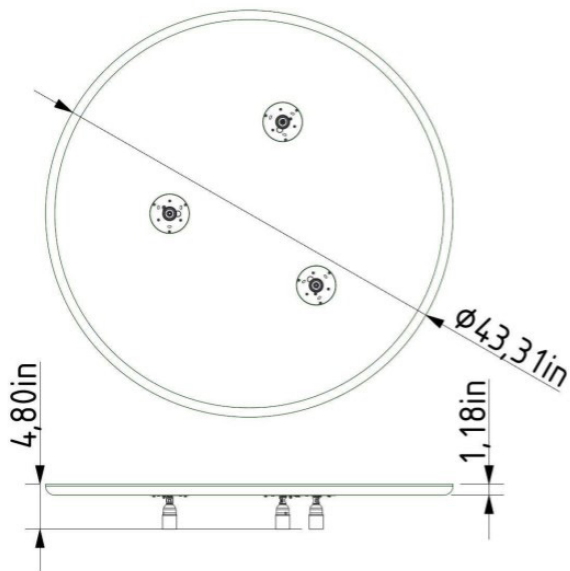

120 V
60 Hz
7 W
20
E26
-
A+

DATASHEET

Name:
Type:
Designed by:

MEMORY
Ceiling Light
Boris Klimek

CEILING CANOPY

Dimensions \varnothing x w [in/mm] 4.6" x 3.8" / 105 x 91.5 mm
Weight [kg] 0.2 kg
Material metal

30 kg
Glass, metal
-
Ceiling
Indoor

CONSTRUCTION SPECIFICATIONS

Weight:
Construction material:
Cord Length:
Mounting:
Environment:

ELECTRICAL SPECIFICATIONS

Input voltage [V]:
Frequency [Hz]:
Max. power [W]:
Coverage IP:
Socket:
Light source:
Energy class:

120 V
60 Hz
3 x 7 W
20
3 x E26
-
A+

120 V
60 Hz
5 x 7 W
20
3 x E26
-
A+

DATASHEET

Name:
Type:
Designed by:

MEMORY - SET S
Ceiling Light
Boris Klimek

CEILING CANOPY

Dimensions \varnothing x w [in/mm] 43.3" x 1.0" / 1100 x 25 mm
Weight [kg] 7.6 kg
Material metal + MDF

Drawing

Canopy bracket

DATASHEET

Name:
Type:
Designed by:

MEMORY - SET L
Ceiling Light
Boris Klimek

CEILING CANOPY

Dimensions \varnothing x w [in/mm] 51.18" x 1.0" / 1300 x 25 mm
Weight [kg] 10.6 kg
Material metal + MDF