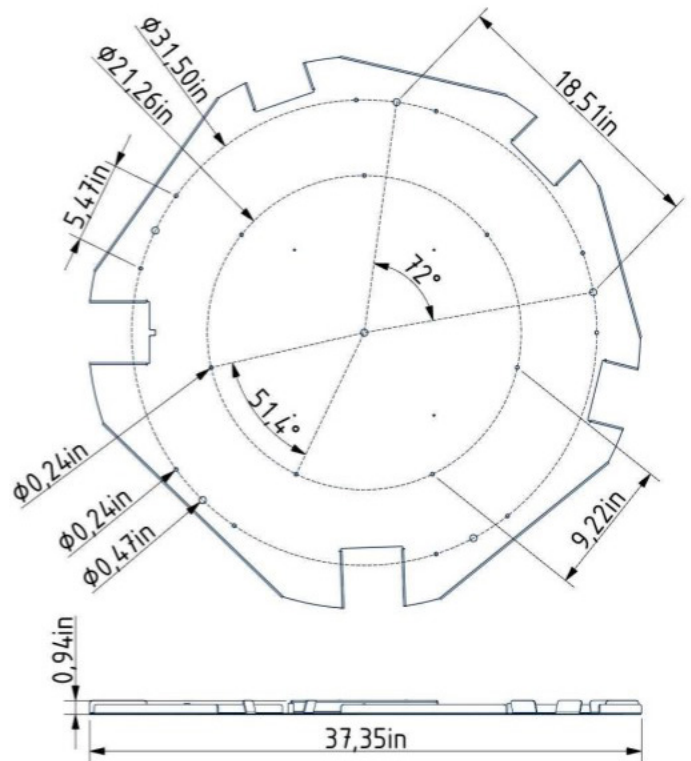

Canopy bracket