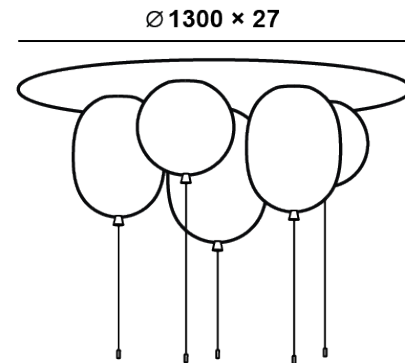

120 V
60 Hz
7 W
20
E26
-
A+

DATASHEET

Name:
Type:
Designed by:

MEMORY
Ceiling Light
Boris Klimek

CEILING CANOPY

Dimensions \varnothing x w [in/mm] 4.6" x 3.8" / 105 x 91.5 mm
Weight [kg] 0.2 kg
Material metal

Ceiling Set S

18 kg
Glass, metal
-
Ceiling
Indoor

Ø 1300 × 25

Product ID: PC1334

Ceiling Set L

30 kg
Glass, metal
-
Ceiling
Indoor

CONSTRUCTION SPECIFICATIONS

Weight:
Construction material:
Cord Length:
Mounting:
Environment:

Name:
Type:
Designed by:

MEMORY - SET
Ceiling Light
Boris Klimek

CERTIFICATES

Product ID: PC1339

Ceiling Set S Oval

18 kg
Glass, metal
-
Ceiling
Indoor

Product ID: PC1340

Ceiling Set L Oval

120 V
60 Hz
3 x 7 W
20
3 x E26
-
A+

120 V
60 Hz
5 x 7 W
20
3 x E26
-
A+

DATASHEET

Name:
Type:
Designed by:

MEMORY - SET S
Ceiling Light
Boris Klimek

CEILING CANOPY

Dimensions \varnothing x w [in/mm] 43.3" x 1.0" / 1100 x 25 mm
Weight [kg] 7.6 kg
Material metal + MDF