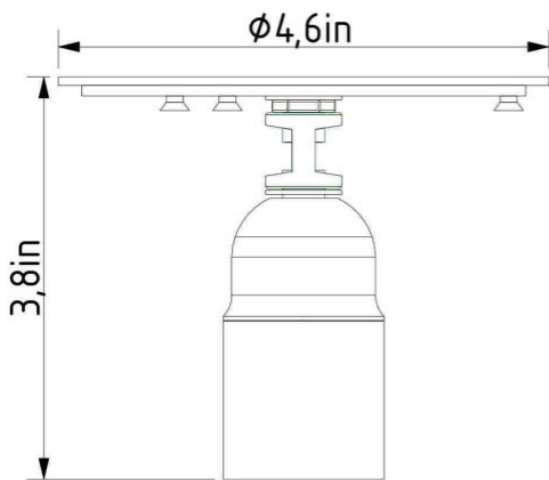

Ceiling 250

2.15 kg
Glass, metal
-
Ceiling
Indoor

Product ID: PC877

Ceiling 300

2.6 kg
Glass, metal
-
Ceiling
Indoor

CONSTRUCTION SPECIFICATIONS

Weight:
Construction material:
Cord Length:
Mounting:
Environment:

120 V
60 Hz
7 W
20
E26
-
A+

DATASHEET

Name:
Type:
Designed by:

MEMORY
Ceiling Light
Boris Klimek

CEILING CANOPY

Dimensions \varnothing x w [in/mm] 4.6" x 3.8" / 105 x 91.5 mm
Weight [kg] 0.2 kg
Material metal

Drawing

Canopy bracket

DATASHEET

Name:
Type:
Designed by:

MEMORY - SET
Ceiling Light
Boris Klimek

CERTIFICATES

Ø 1100 × 25

Product ID: PC1333

Ceiling Set S

18 kg
Glass, metal
-
Ceiling
Indoor

Ø 1300 × 25

Product ID: PC1334

Ceiling Set L

30 kg
Glass, metal
-
Ceiling
Indoor

CONSTRUCTION SPECIFICATIONS

Weight:
Construction material:
Cord Length:
Mounting:
Environment: