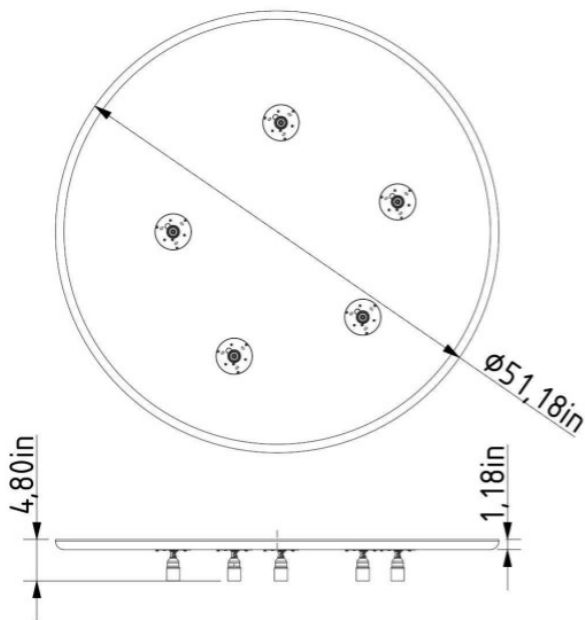

DATASHEET

Name:
Type:
Designed by:

MEMORY - SET L
Ceiling Light
Boris Klimek

CEILING CANOPY

Dimensions $\varnothing$ x w [in/mm] 51.18" x 1.0" / 1300 x 25 mm
Weight [kg] 10.6 kg
Material metal + MDF

Drawing