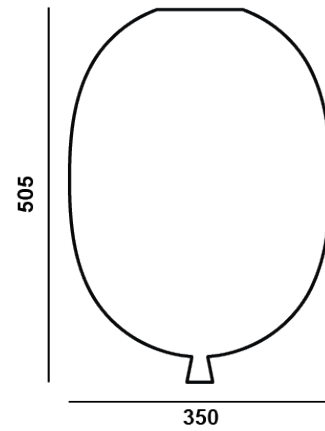

Product ID: PC1334

Ceiling Oval 350

3 kg
Glass, metal
-
Ceiling
Indoor

CONSTRUCTION SPECIFICATIONS

Weight:
Construction material:
Cord Length:
Mounting:
Environment:

ELECTRICAL SPECIFICATIONS

Input voltage [V]:
Frequency [Hz]:
Max. power [W]:
Coverage IP:
Socket:
Light source:
Energy class:

120 V
60 Hz
7 W
20
E26
-
A+

120 V
60 Hz
7 W
20
E26
-
A+